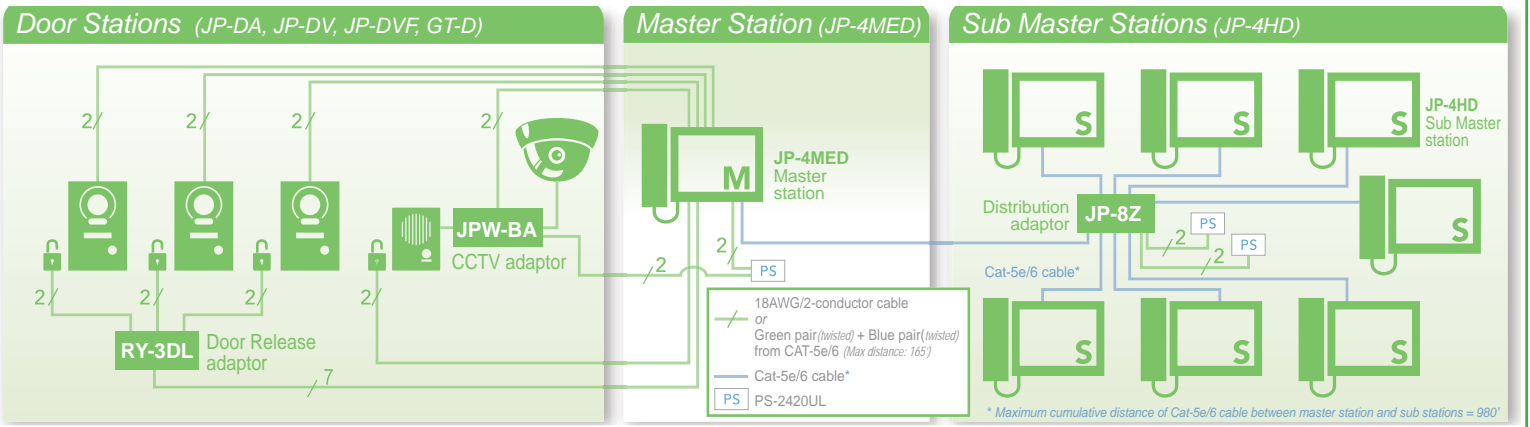

JP-8Z
Distribution Adaptor for Sub Master Stations
• Required only when using homerun wiring method (see below)

JP-DA
Video Door Station
• PTZ camera
• Plastic cover
• Surface mount

JP-DV
Video Door Station
• PTZ camera
• Zinc die cast
• Surface mount
• Vandal resistant

JP-DVF
Video Door Station
• PTZ camera
• Stainless steel
• Flush mount, back box included
• Vandal resistant

GT-D
Audio Door Station
• Plastic cover
• Surface mount

JPW-BA
Long Distance/CCTV Camera Adaptor

Diagram is for illustrative purposes only. System wiring may vary by installation. Refer to instructions for actual installation directions.

JP Series Specifications

Power Source	24V DC – use PS-2420UL
Communication	Hands-free (VOX) or handset (full-duplex)
Video Display	7" color LCD touchscreen
Picture Memory	Internal /Built-In: record max. 20 calls (6 images per call) with up to 5 calls protected from overwriting SD /SDHC card: record max. 1,000 calls (40 images per call) with up to 100 calls protected from overwriting
Camera	Type: 1/4" color CMOS View Area: 100° vert. x 170° horiz.
Door Release	Two N/O dry contacts, 24V AC/DC, 500mA (1 door use RY-24L, 2 or 3 doors use RY-3DL, 4 doors use RY-3DL + RY-24L)