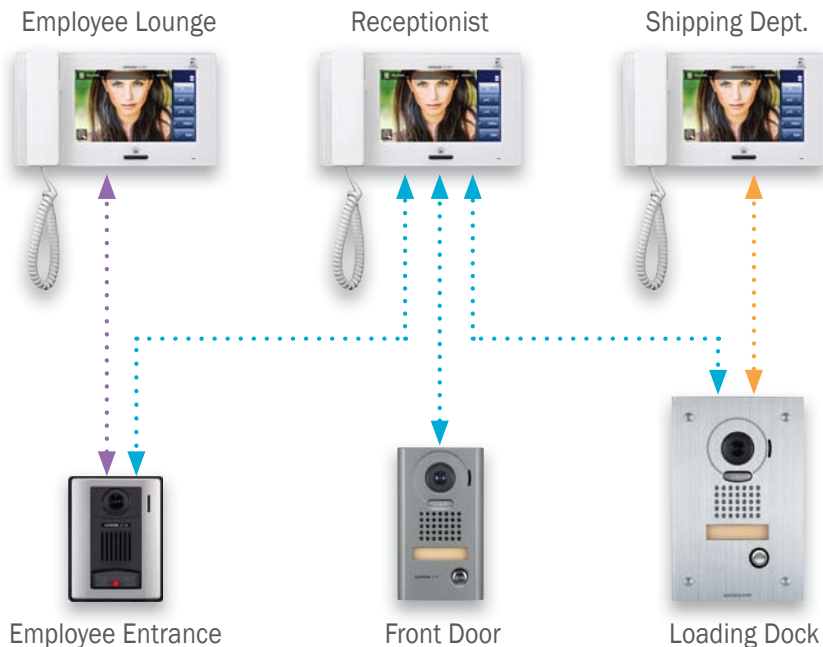

The 7" touchscreen displays clear images from the door station. Know exactly who is at the door, even from across the room. The touchscreen interface replaces traditional button designs for easy operation and simplicity.

Handset (For Privacy)

Pick up the handset at any time during conversation. Perfect for high-volume environments!

Applications: Healthcare, Schools

Simple wiring!

Between door & master station:

- Standard 2-conductor cable, like doorbell wire - or -
- for distances under 165', green & blue pair from a CAT-5e/6 cable, twisted

Between inside stations:

- CAT 5e/6 cable (Homerun or Daisy-chained)

See who stopped by!

- The JP Series automatically takes pictures of visitors
- Transfer images or save directly to a removable SD/SDHC card*
- Easily view recorded SD/SDHC card images on a computer or other compatible device

*SD and SDHC cards not supplied by Aiphone

Partitioning the JP Series for a more secure building

- Control interaction and authority between stations
- Designate master station(s) to only communicate with and unlock a specific door or set of doors.
- Password protect to prevent unauthorized changes